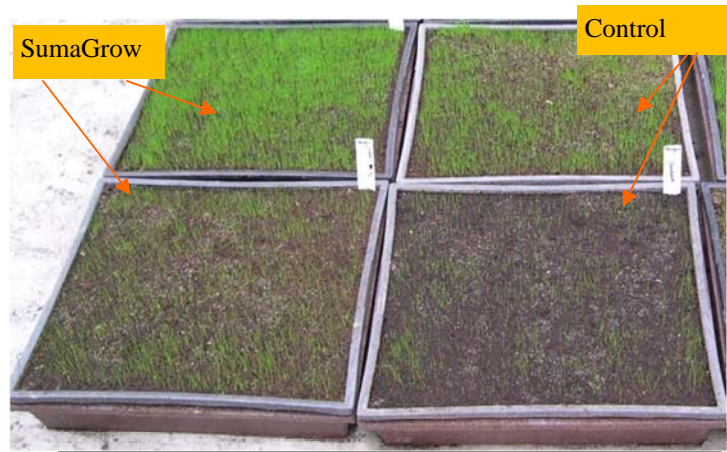

Trial Results

Executive Summary

Grass

Royal Barenbrug Group

Research on the effect of products containing SumaGrow on Grass

The Royal Barenbrug (barenbrug.com) has been conducting tests using the SumaGrow formulation as a seed coating. The initial tests found bent grass (Struigras - Bengal) coated with SumaGrow had

“a better / faster emergence compared with the standard.”

The picture shows the SumaGrow treated trays on the left and the conventional on the right.

About Royal Barenbrug Group

Royal Barenbrug Group is the largest privately owned grass seed company in the world.